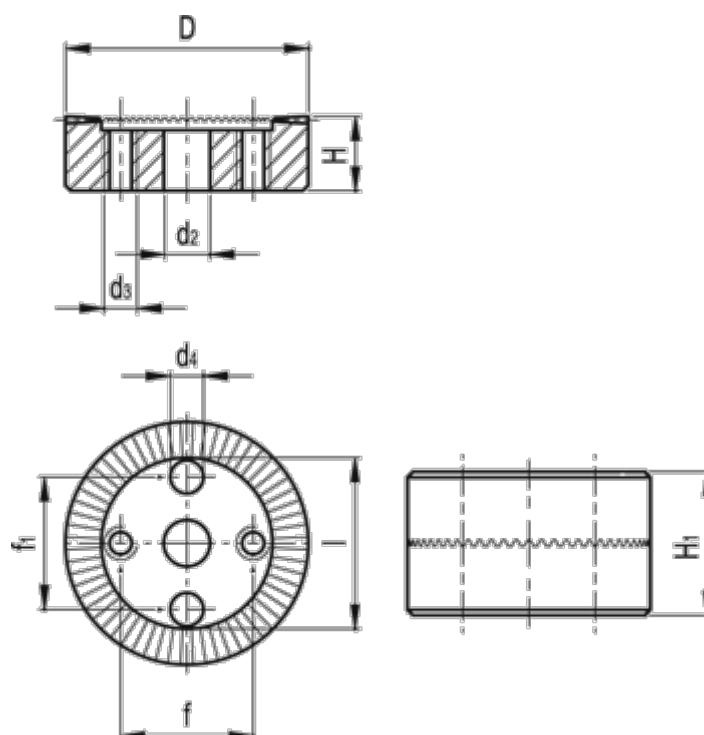

Data Sheet

Article number: 20657531

Description: E+G Serrated locking plate
GN 187.4-22-48-D-ST

Measures

D	= 22	l	= 15.5
d	= M4	Number of teeth	= 48
d1	= 3.2	Weight (g)	= 15
d4 H11	= 3		
f	= 12		
f1	= 12		
H +/-0.9	= 6.5		
H1	= 13		